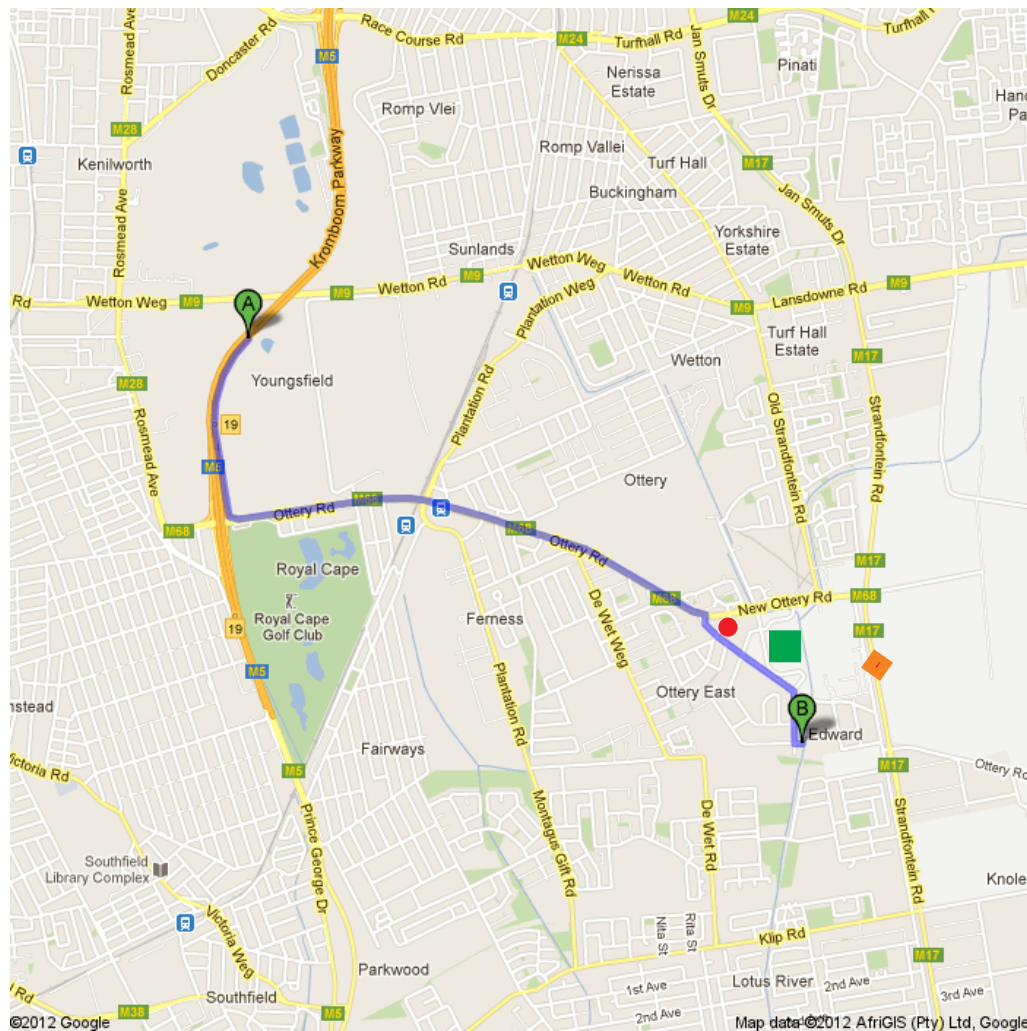

Take the M5 from either the N1 or N2 and drive towards Muizenberg
 Take the Ottery turnoff and head towards Ottery on Ottery Road
 Pass through 3 sets of traffic lights
 Look for ChinaTown/ Sasol on your right.
 Turn right just before these into Ottery Road
 Pass Sasol on the left. The Hypermarket should now be on your left
 Turn right into Clifford Close (opposite the Hypermarket)
 Take a left at the top of Clifford into Harris and straight into Regent Park
 Left through the gate and we are C3 & C4

**C3 & C4 Regent Park
 Clifford Close
 Ottery
 7800**

- Sasol/ ChinaTown
- Hypermarket
- ◆ Hyde Park